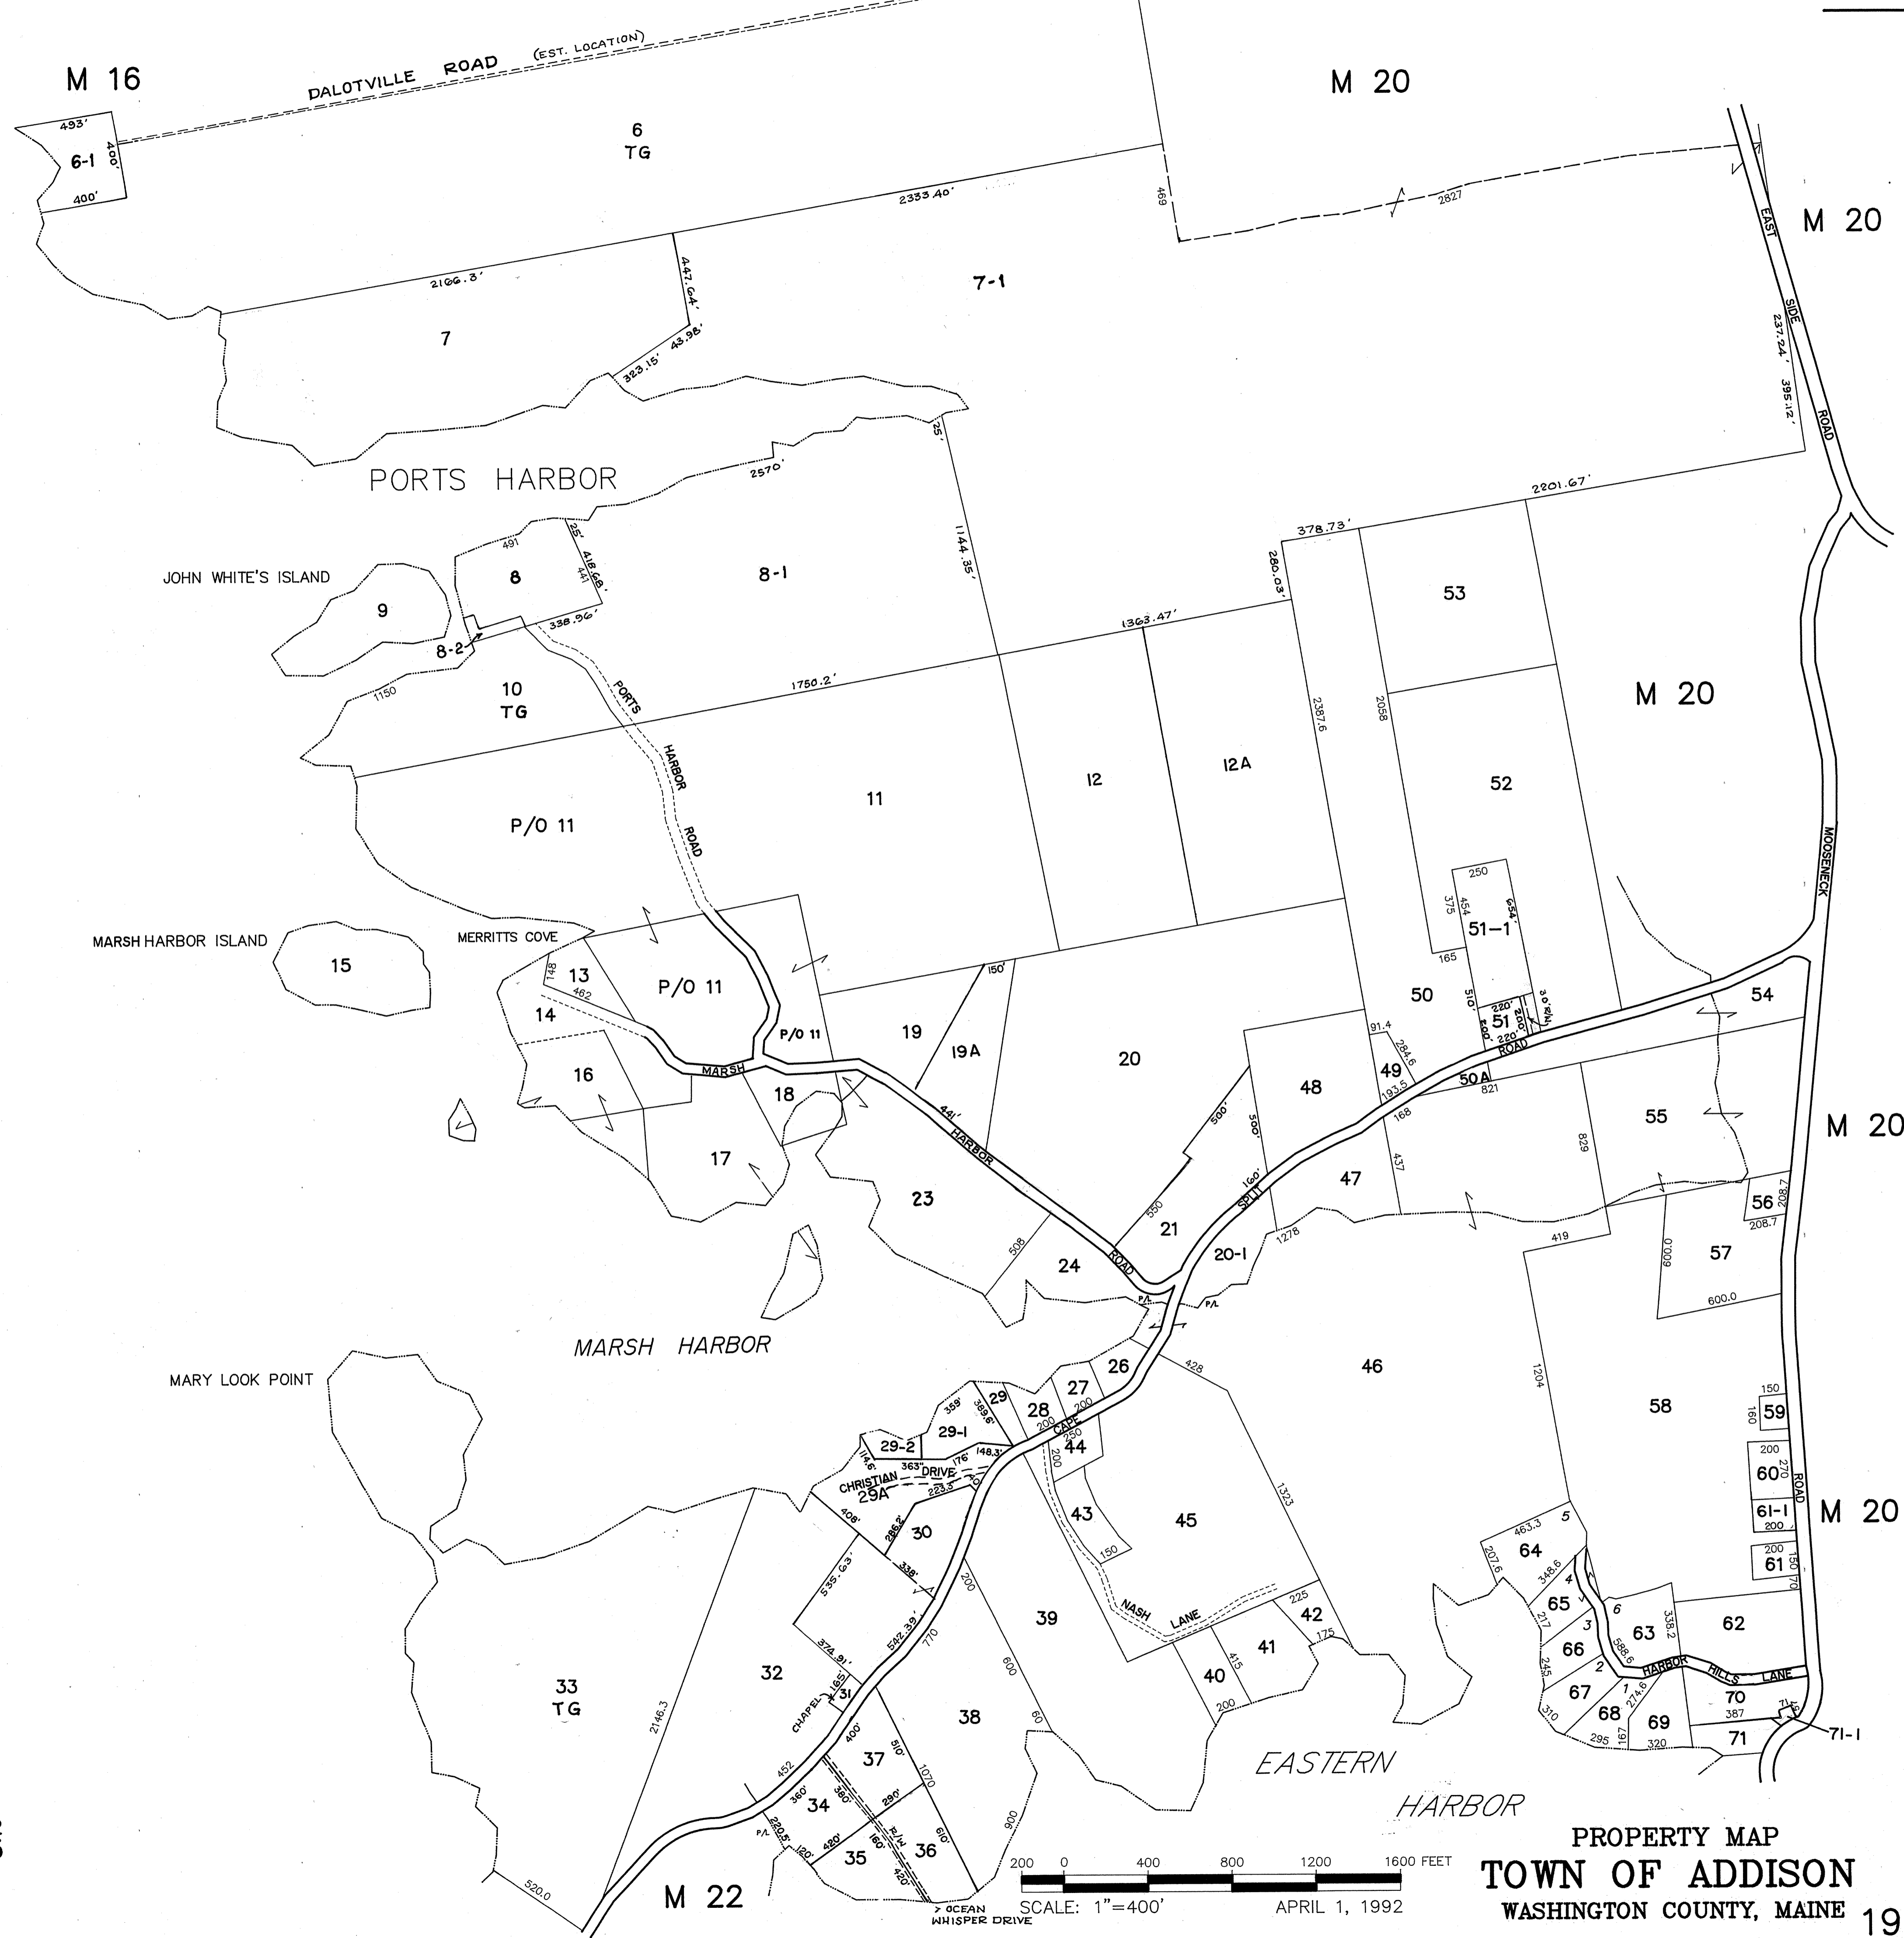

4 MINK ISLAND

UPPER BIRCH ISLAND

BIRCH ISLANDS

LOWER BIRCH ISLAND

PLEASANT BAY

NIGHTCAP ISLAND

PREPARED BY: AERIAL SURVEY & PHOTO, INC.
NORRIDGEWOCK, MAINE

LEGEND: PARCEL NUMBER.....12
ADJACENT MAP.....M5
MATCH LINE.....

NOTE: FOR ASSESSMENT PURPOSES ONLY, NOT TO BE USED FOR CONVEYANCES

SCALE: 1"=400'
APRIL 1, 1992

PROPERTY MAP
TOWN OF ADDISON
WASHINGTON COUNTY, MAINE 19